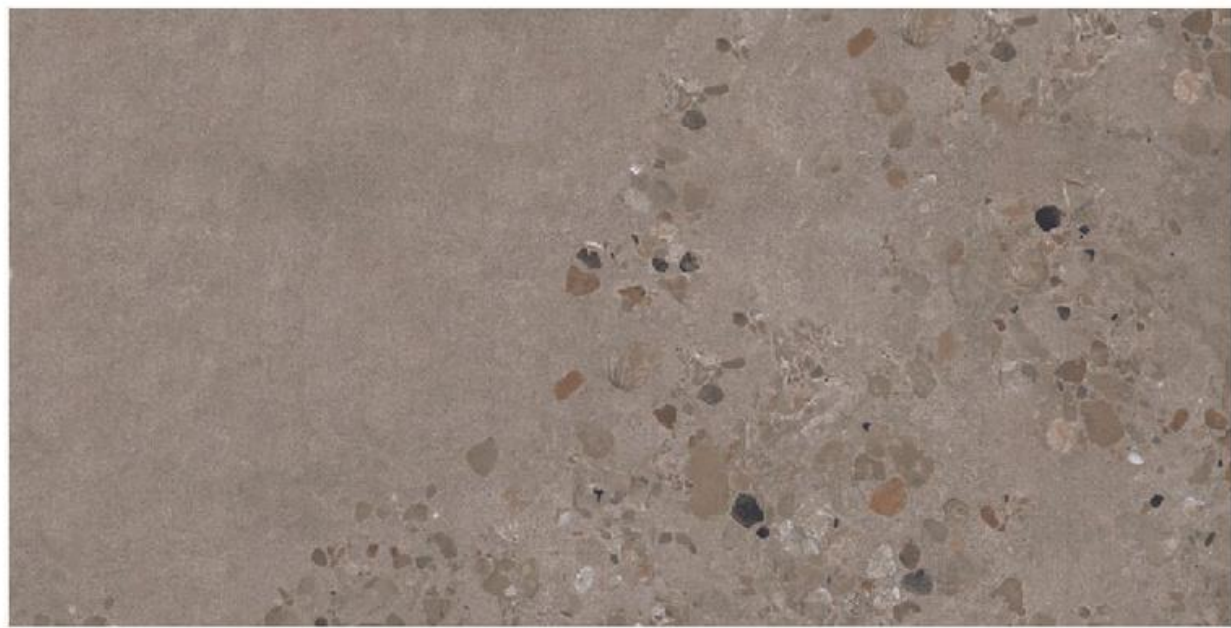

Linz Nero Carving

Rocker