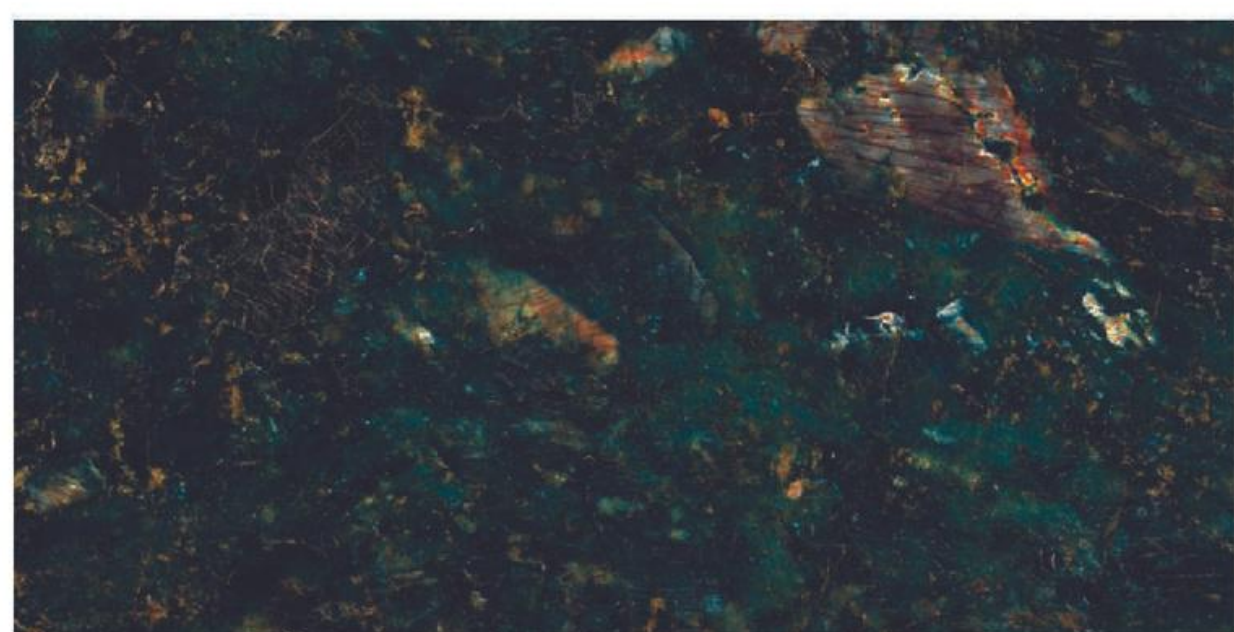

①②③ Matt

800x1600mm

Zermatt Bianco Matt

①①○ Matt

Zermatt Bianco Matt

①①○ Matt

800x1600mm

Lugo Sapphire