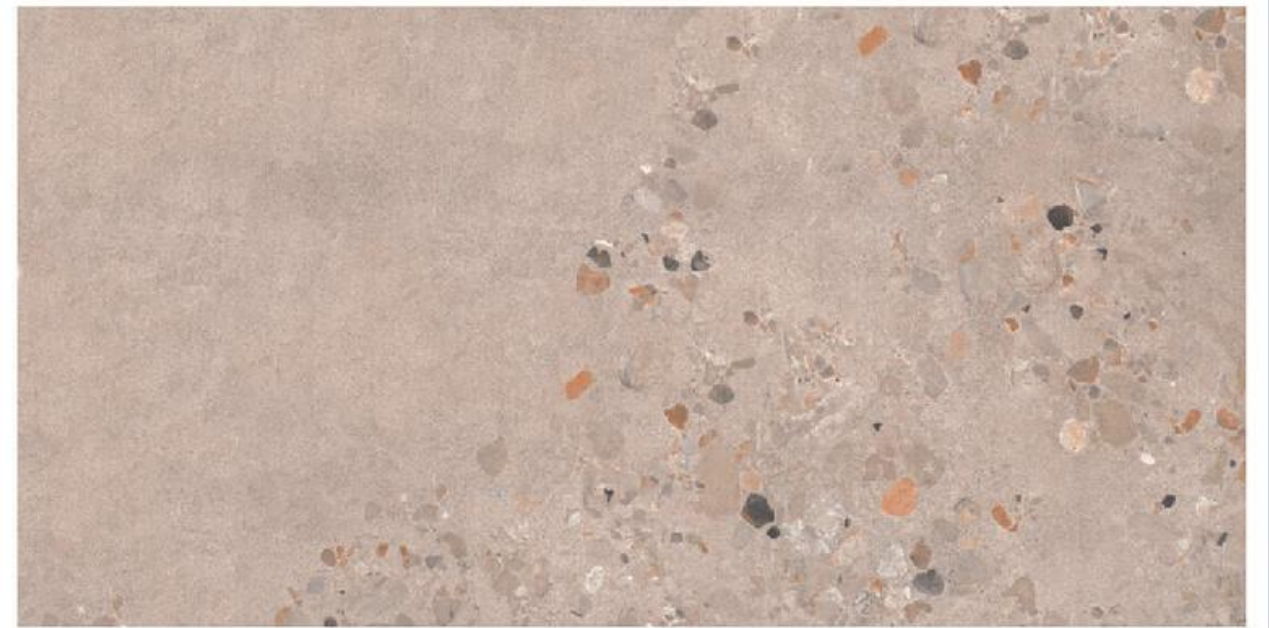

Linz Bianco Carving

①②③ Rocker

800x1600mm