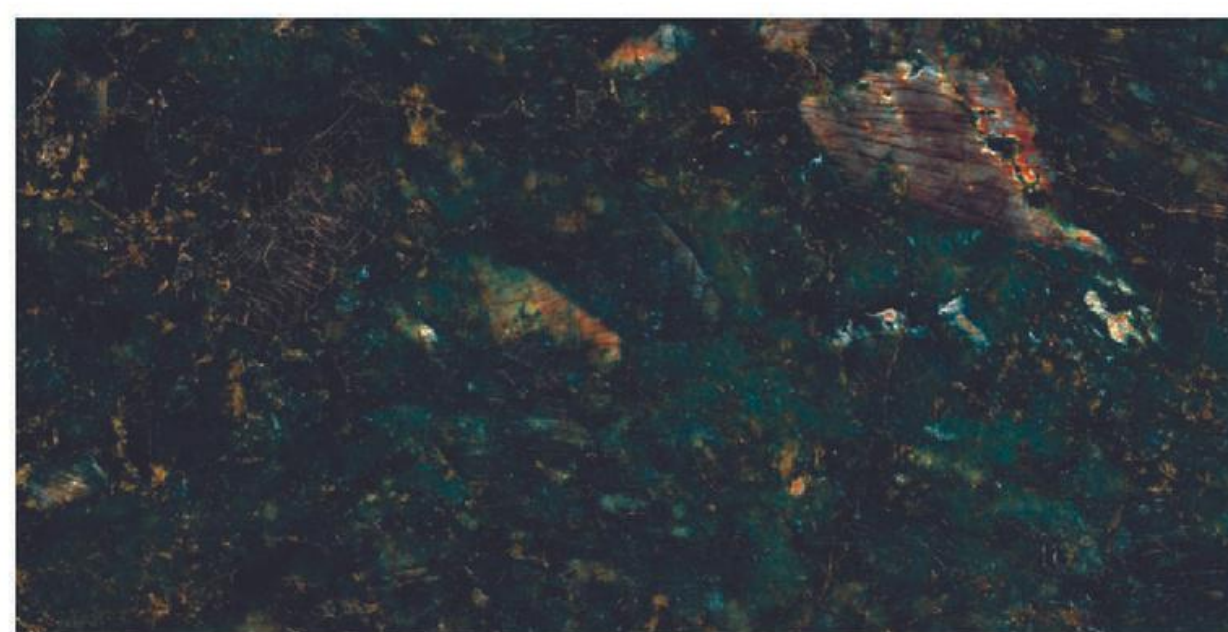

Lugo Sapphire

High Gloss

800x1600mm