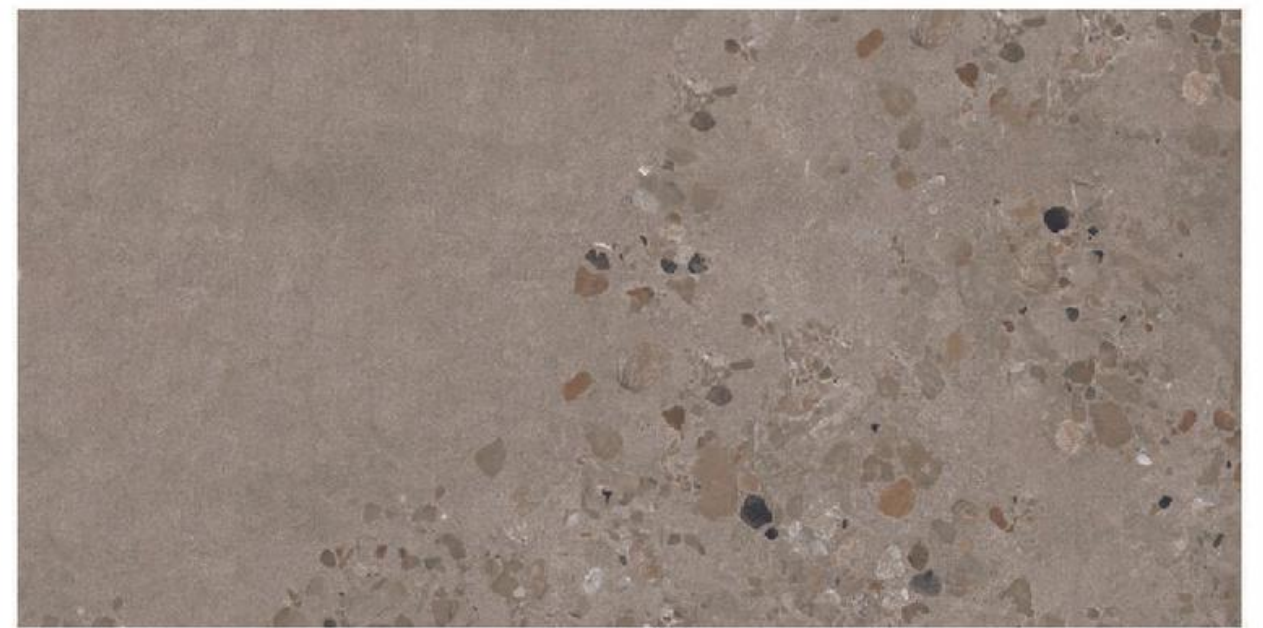

High Gloss

Lugo Sapphire

High Gloss

800x1600mm

Linz Nero Carving

Rocker

Linz Nero Carving

Rocker