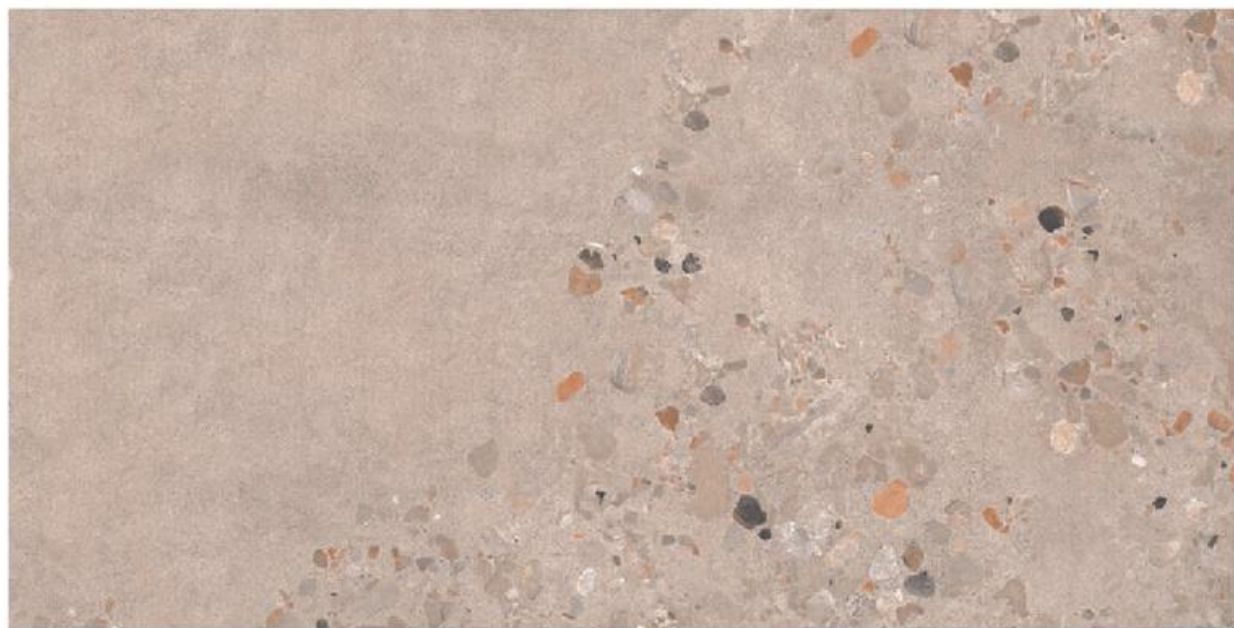

Linz Bianco Carving

①②③ Rocker